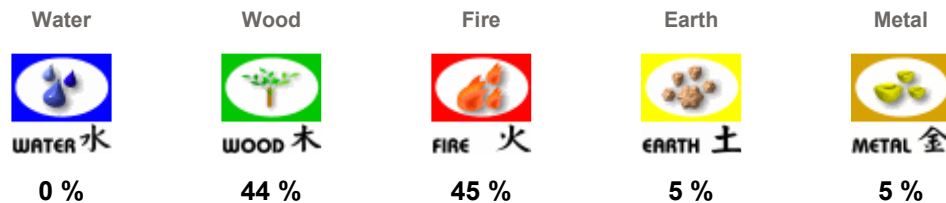

You have an Earthly Branch Punishment found!

- **wei-shu** - The elements in the **Luck 7 (shu - Dog)** pillars of the Earthly Branch punishes each other.

The punishment are due element incompatibility between the two animal signs where one element actually destroys the other.

No Earthly Branch Self Punishment found.

Executive Summary for Age 66 - 75 (2036 - 2045)

Generally, luck with you during this 10-year period. Unfortunately, both the 5-yearly luck period are inauspicious, so you will not enjoy the best 10-year luck.

Luckily for you, there isn't any major clash during this period to make it even worst for you.

- Minor Yearly Nobleman Luck in [2039*] [2045*]
- Minor Yearly Career Movement Luck in [2040]
- Minor Yearly Academic Luck in [2040] [2043]

NOTE:

1. Year marked in red colour or YEAR** is a very inauspicious year, so expect adverse effect on the Career / Romance / Academic Luck.
2. Year marked in green colour or YEAR* is average year, so must be extra careful else you get adverse effect on the Career / Romance / Academic Luck.

Otherwise, nothing else major to point out from your current luck period.

Changes in your Five Element Balance for 66 - 75 (2036 - 2045)

You are a **Strong Earth**. Generally, you will need more **Metal** and **Wood**, while avoiding any **Fire** or **Earth**. In order to be effective, you should know how the current 10-year luck period affects your original five element distribution. So for this 10-year period you should fine tune your favourable elements as follows:-

Favourable to you

Your favourable element **Metal (5%)** and **Wood (44%)**. You will need more **Metal (5%)** than compared to **Wood (44%)** to improve the luck for this period.

- **Staying in a suitable House Element** - Your luck will further be improved if you are staying in a house facing direction which represents **Metal**
- **Having a suitable career** - **Metal** element career such as **Accountancy, Banking, Investment, etc.**
- **Having more favourable colours** - You can further boost your luck by ensuring your bedroom decor/car colour/dressing are in **white/gold (Metal element)**.

Unfavourable to you

While, your unfavourable elements are **Fire (45%)** and **Earth (5%)** You will to avoid **Fire (45%)** more than **Earth (5%)** to improve the luck for this period.

- **Avoid staying in an unsuitable House Element** - Your luck will further be reduced if you are staying in a