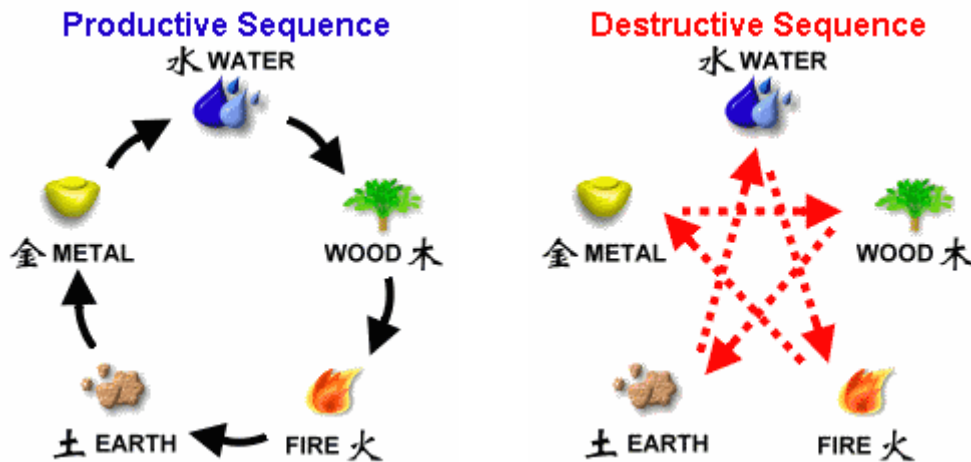

PERSONALISED FENG SHUI

Personal Feng Shui with Pillars of Destiny

A comprehensive means of learning more about yourself!

<http://myfengshui.geomancy.net>

八字風水表 EIGHT CHARACTERS FENG SHUI CHART

Name: Sample Male (Male - 19 Mar 1970)

D.O.B: Lunar (1970, 2nd month, 12 day) at 1.00 p.m. to 2.59 p.m.

Pillar	Hour	Day	Month	Year	Life	Conception
Heavenly Stem (HS)	乙 -earth 土	戊 +earth 土	乙 -earth 土	庚 +metal 金	癸 -water 水	庚 +metal 金
Earthly Branch (EB)	未 -earth RAM	戌 +earth DOG	卯 -wood RABBIT	戌 +earth DOG	未 -earth RAM	午 +fire HORSE

Ba Zi Chart Information

Note: Geomancy.Net uses the more accurate Lunar Calendar Ba Zi system ([Click here to see why](#)). So if you see a difference in the Month pillars as opposed to a Lunar mixed Xia / Chinese Solar / Season calendar, it means that you are in a gray period / blind date where Xia date is different from Lunar date. We still use Seasonal Analysis using the Seasonal Calendar when needed.

Reference Material

Five Element Concept

Birth Element

strong EARTH 土

Since you are a **strong yang Earth**, you don't want to be too overly strong otherwise, you will not be able to control yourself.

Thus, you should increase yourself with your favourable elements as follows.

Favourable Elements

METAL 金

Most Favourable Element

Colour: white/gold

Unfavourable Elements

FIRE 火

Most Unfavourable Element

Colour: red